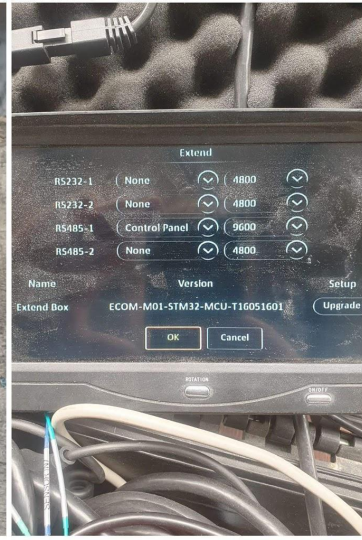

Wiring for panic buttons

Streamax

X3 wiring

M1 wiring

Old vs new serial box wing

Setup